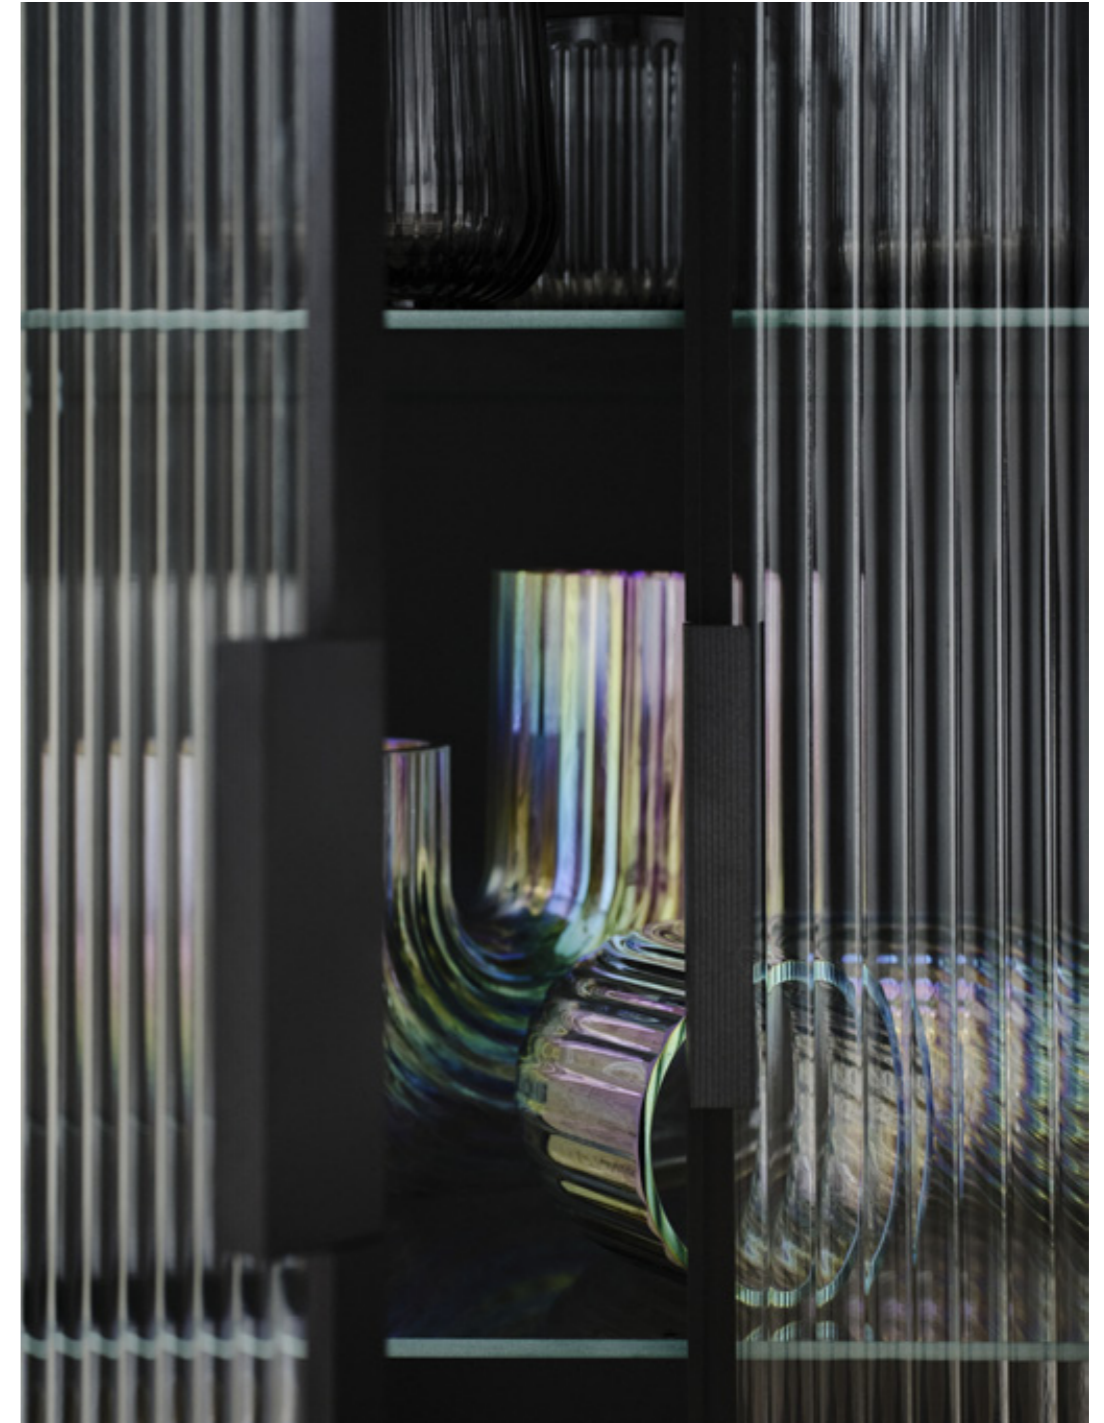

PH195920.JPG RÄFFELBJÖRK vas 299 kr 005.376.52

We can't get enough of rippled glass. Designed by Lisa Hilland, RÄFFELBJÖRK vase was inspired by rainbows. We love its flowing, playful shape and shimmering finish.