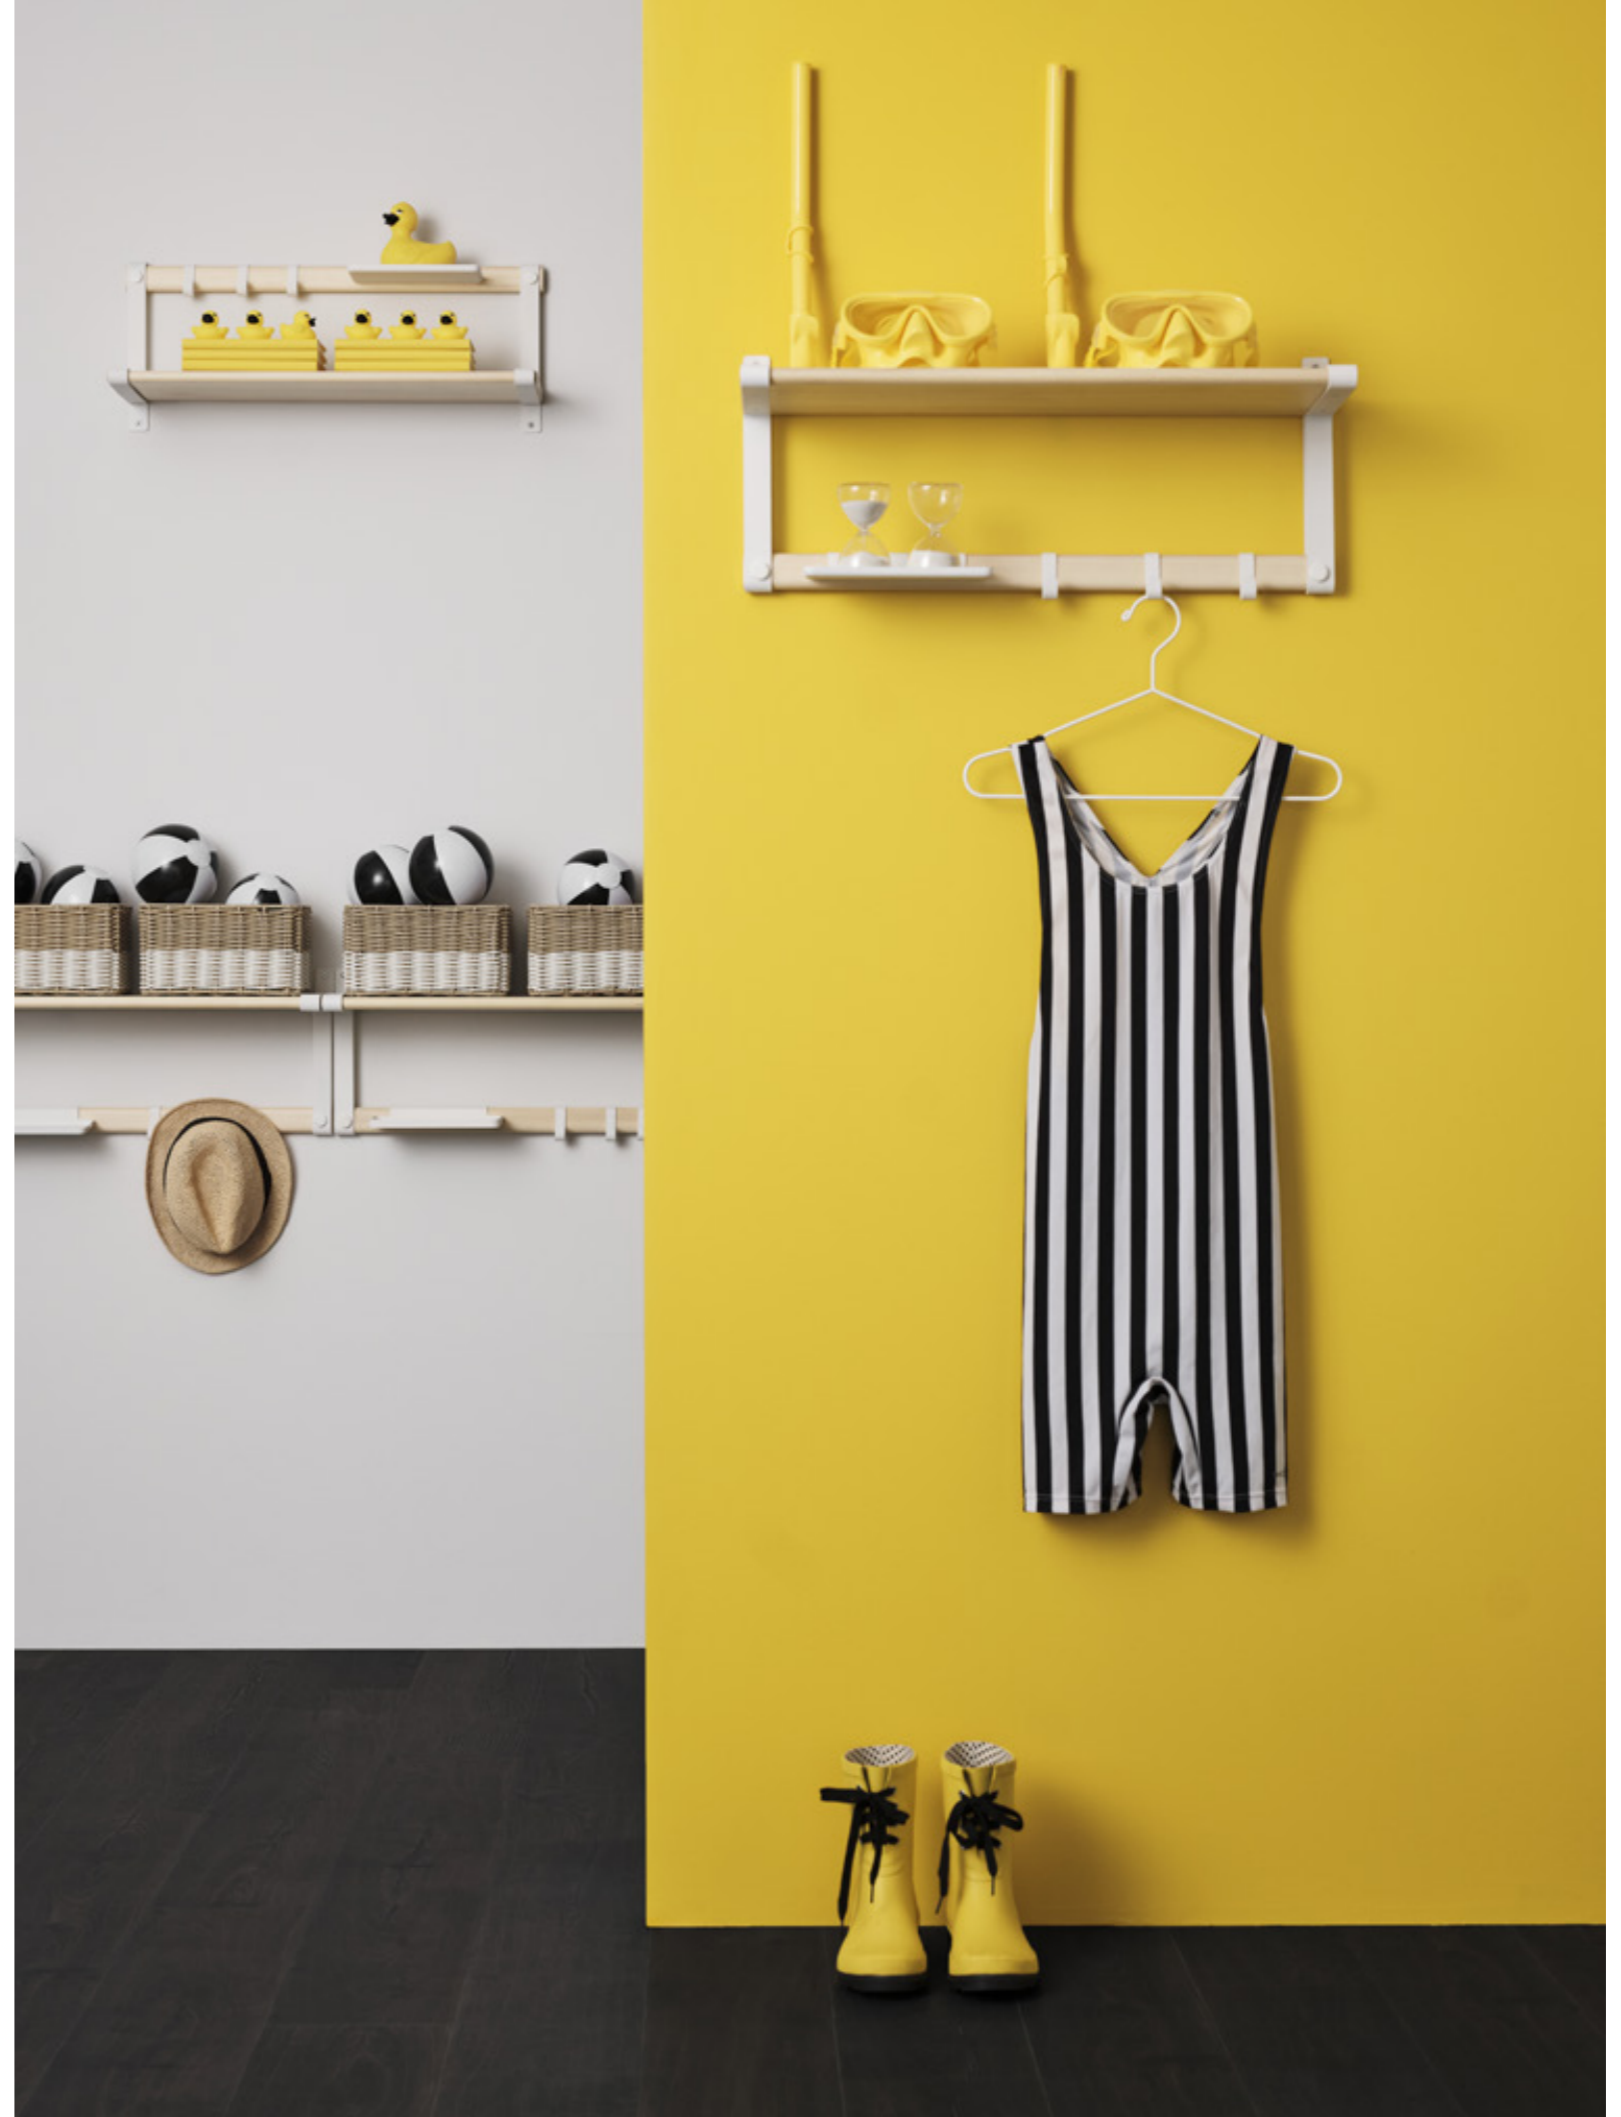

Storage made stylish

That magic place where form and function meet. Isn't it the best? Pack up your things in style with practical and pretty DJURTRÄNARE baskets.

Let's get versatile!

A simple way to add interest and versatility to a space, you say? Meet the SKOMAKARE shelf. With a tray, hooks, and different hanging positions, it's the very definition of multifunctional.

New SKOMAKARE vägghylla 299 kr Designer: Qian Jing.
805.501.97

PH197249.JPG

Image overview

PH197244.JPG

PH197245.JPG

PH197250.JPG

PH197261.JPG

PH197334.JPG

PH197248.JPG

PH197252.JPG

PH197253.JPG

PH197249.JPG

Product overview

PE915122.JPG

New SANDMOTT kudde 59 kr 100% cotton. Filling: 100% mixed fibres. Designer: Synnöve Mork. L30×W58cm. Black/white 305.723.71

PE933717.JPG