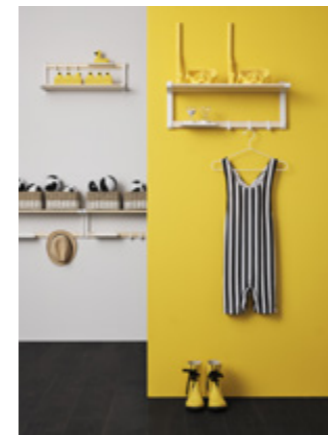

PH197249.JPG